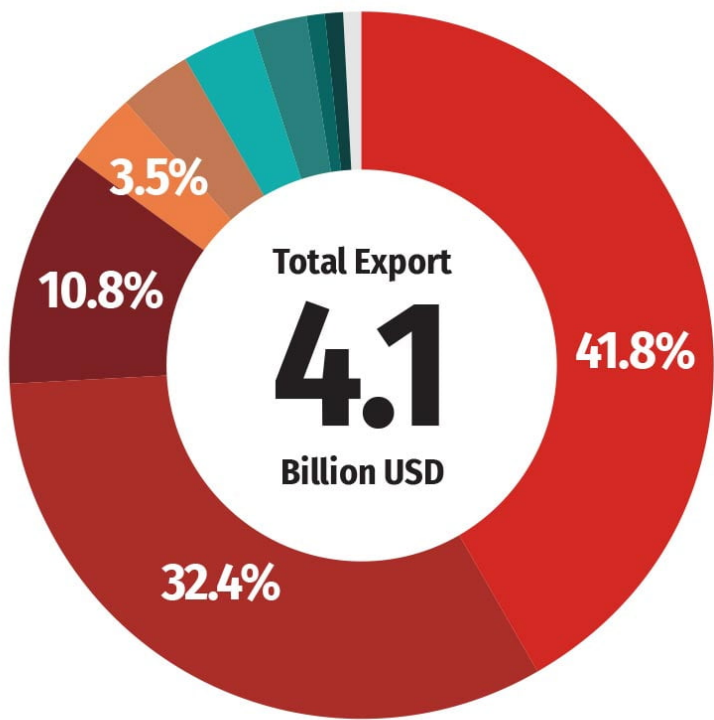

MONGOLIA'S TRADE TURNOVER JUMPS 21.9 PERCENT IN THE FIRST 5 MONTHS OF 2022

Posted on June 9, 2022 by admin

Category: [News](#)

In the first five months of 2022, the total foreign trade turnover of Mongolia reached USD 7.2 billion, a 21.9 percent growth compared to the same period of the previous year, according to the Mongolian Customs General Administration.

Exports amounted to USD 4.1 billion during the reporting period, in which mineral products accounted for 83 percent of total exports. All lead ore and concentrate, iron ore, copper concentrate, zinc concentrate, and 87.5 percent of coal were exported to China.

- **MOLYBDENUM ORE AND CONCENTRATE**
0.8% (USD 32.1 MILLION)

- **OTHER** 0.8%

Source: Mongolian Customs General Administration

Coal accounted for 41.8 percent, the largest share of total exports, and copper ore and concentrate amounted to 32.4 percent. The recovery in global coal prices following the pandemic was the key factor in the increased export value. In China, Mongolia's main export market, coking coal prices rose by an average of 200-300 yuan per ton on the country's commodity exchanges in early June, according to SXCoal. However, the price increase was relatively lower than expected. On the other hand, the price of Mongolian coking coal is expected to rise further.

As of June 7, the number of coal trucks entering the Gashuunsukhait-Gantsmod border checkpoint has decreased from 395 to 374 due to a registered case of coronavirus infection. Prior to the pandemic, about 1,000 trucks were daily passing through the largest coal exporting border checkpoint Gashuunsukhait-Gantsmod.