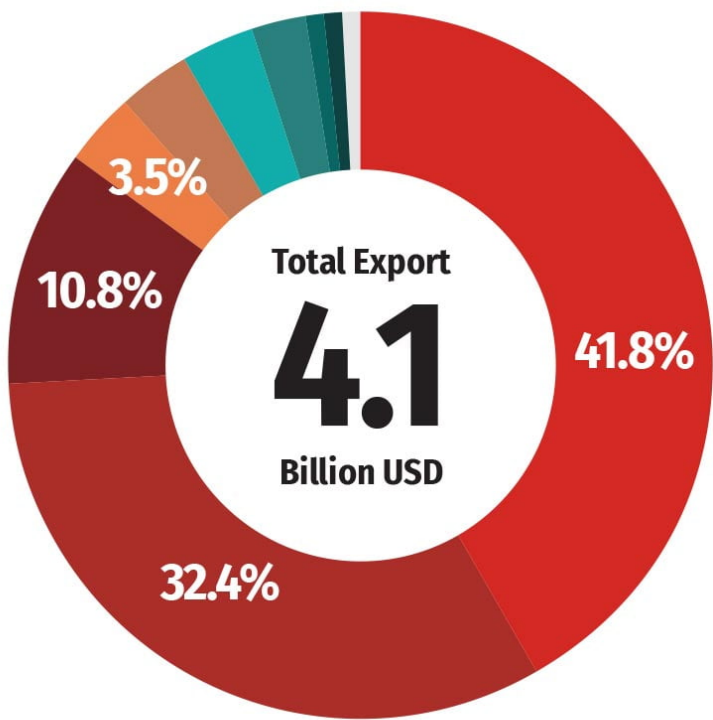

MONGOLIA'S TRADE TURNOVER JUMPS 21.9 PERCENT IN THE FIRST 5 MONTHS OF 2022

Posted on June 9, 2022 by admin

Category: [News](#)

In the first five months of 2022, the total foreign trade turnover of Mongolia reached USD 7.2 billion, a 21.9 percent growth compared to the same period of the previous year, according to the Mongolian Customs General Administration.

Exports amounted to USD 4.1 billion during the reporting period, in which mineral products accounted for 83 percent of total exports. All lead ore and concentrate, iron ore, copper concentrate, zinc concentrate, and 87.5 percent of coal were exported to China.

- **MOLYBDENUM ORE AND CONCENTRATE**
0.8% (USD 32.1 MILLION)

- **OTHER** 0.8%

Source: Mongolian Customs General Administration

Coal accounted for 41.8 percent, the largest share of total exports, and copper ore and concentrate amounted to 32.4 percent. The recovery in global coal prices following the pandemic was the key factor in the increased export value. In China, Mongolia's main export market, coking coal prices rose by an average of 200-300 yuan per ton on the country's commodity exchanges in early June, according to SXCoal. However, the price increase was relatively lower than expected. On the other hand, the price of Mongolian coking coal is expected to rise further.

As of June 7, the number of coal trucks entering the Gashuunsukhait-Gantsmod border checkpoint has decreased from 395 to 374 due to a registered case of coronavirus infection. Prior to the pandemic, about 1,000 trucks were daily passing through the largest coal exporting border checkpoint Gashuunsukhait-Gantsmod.